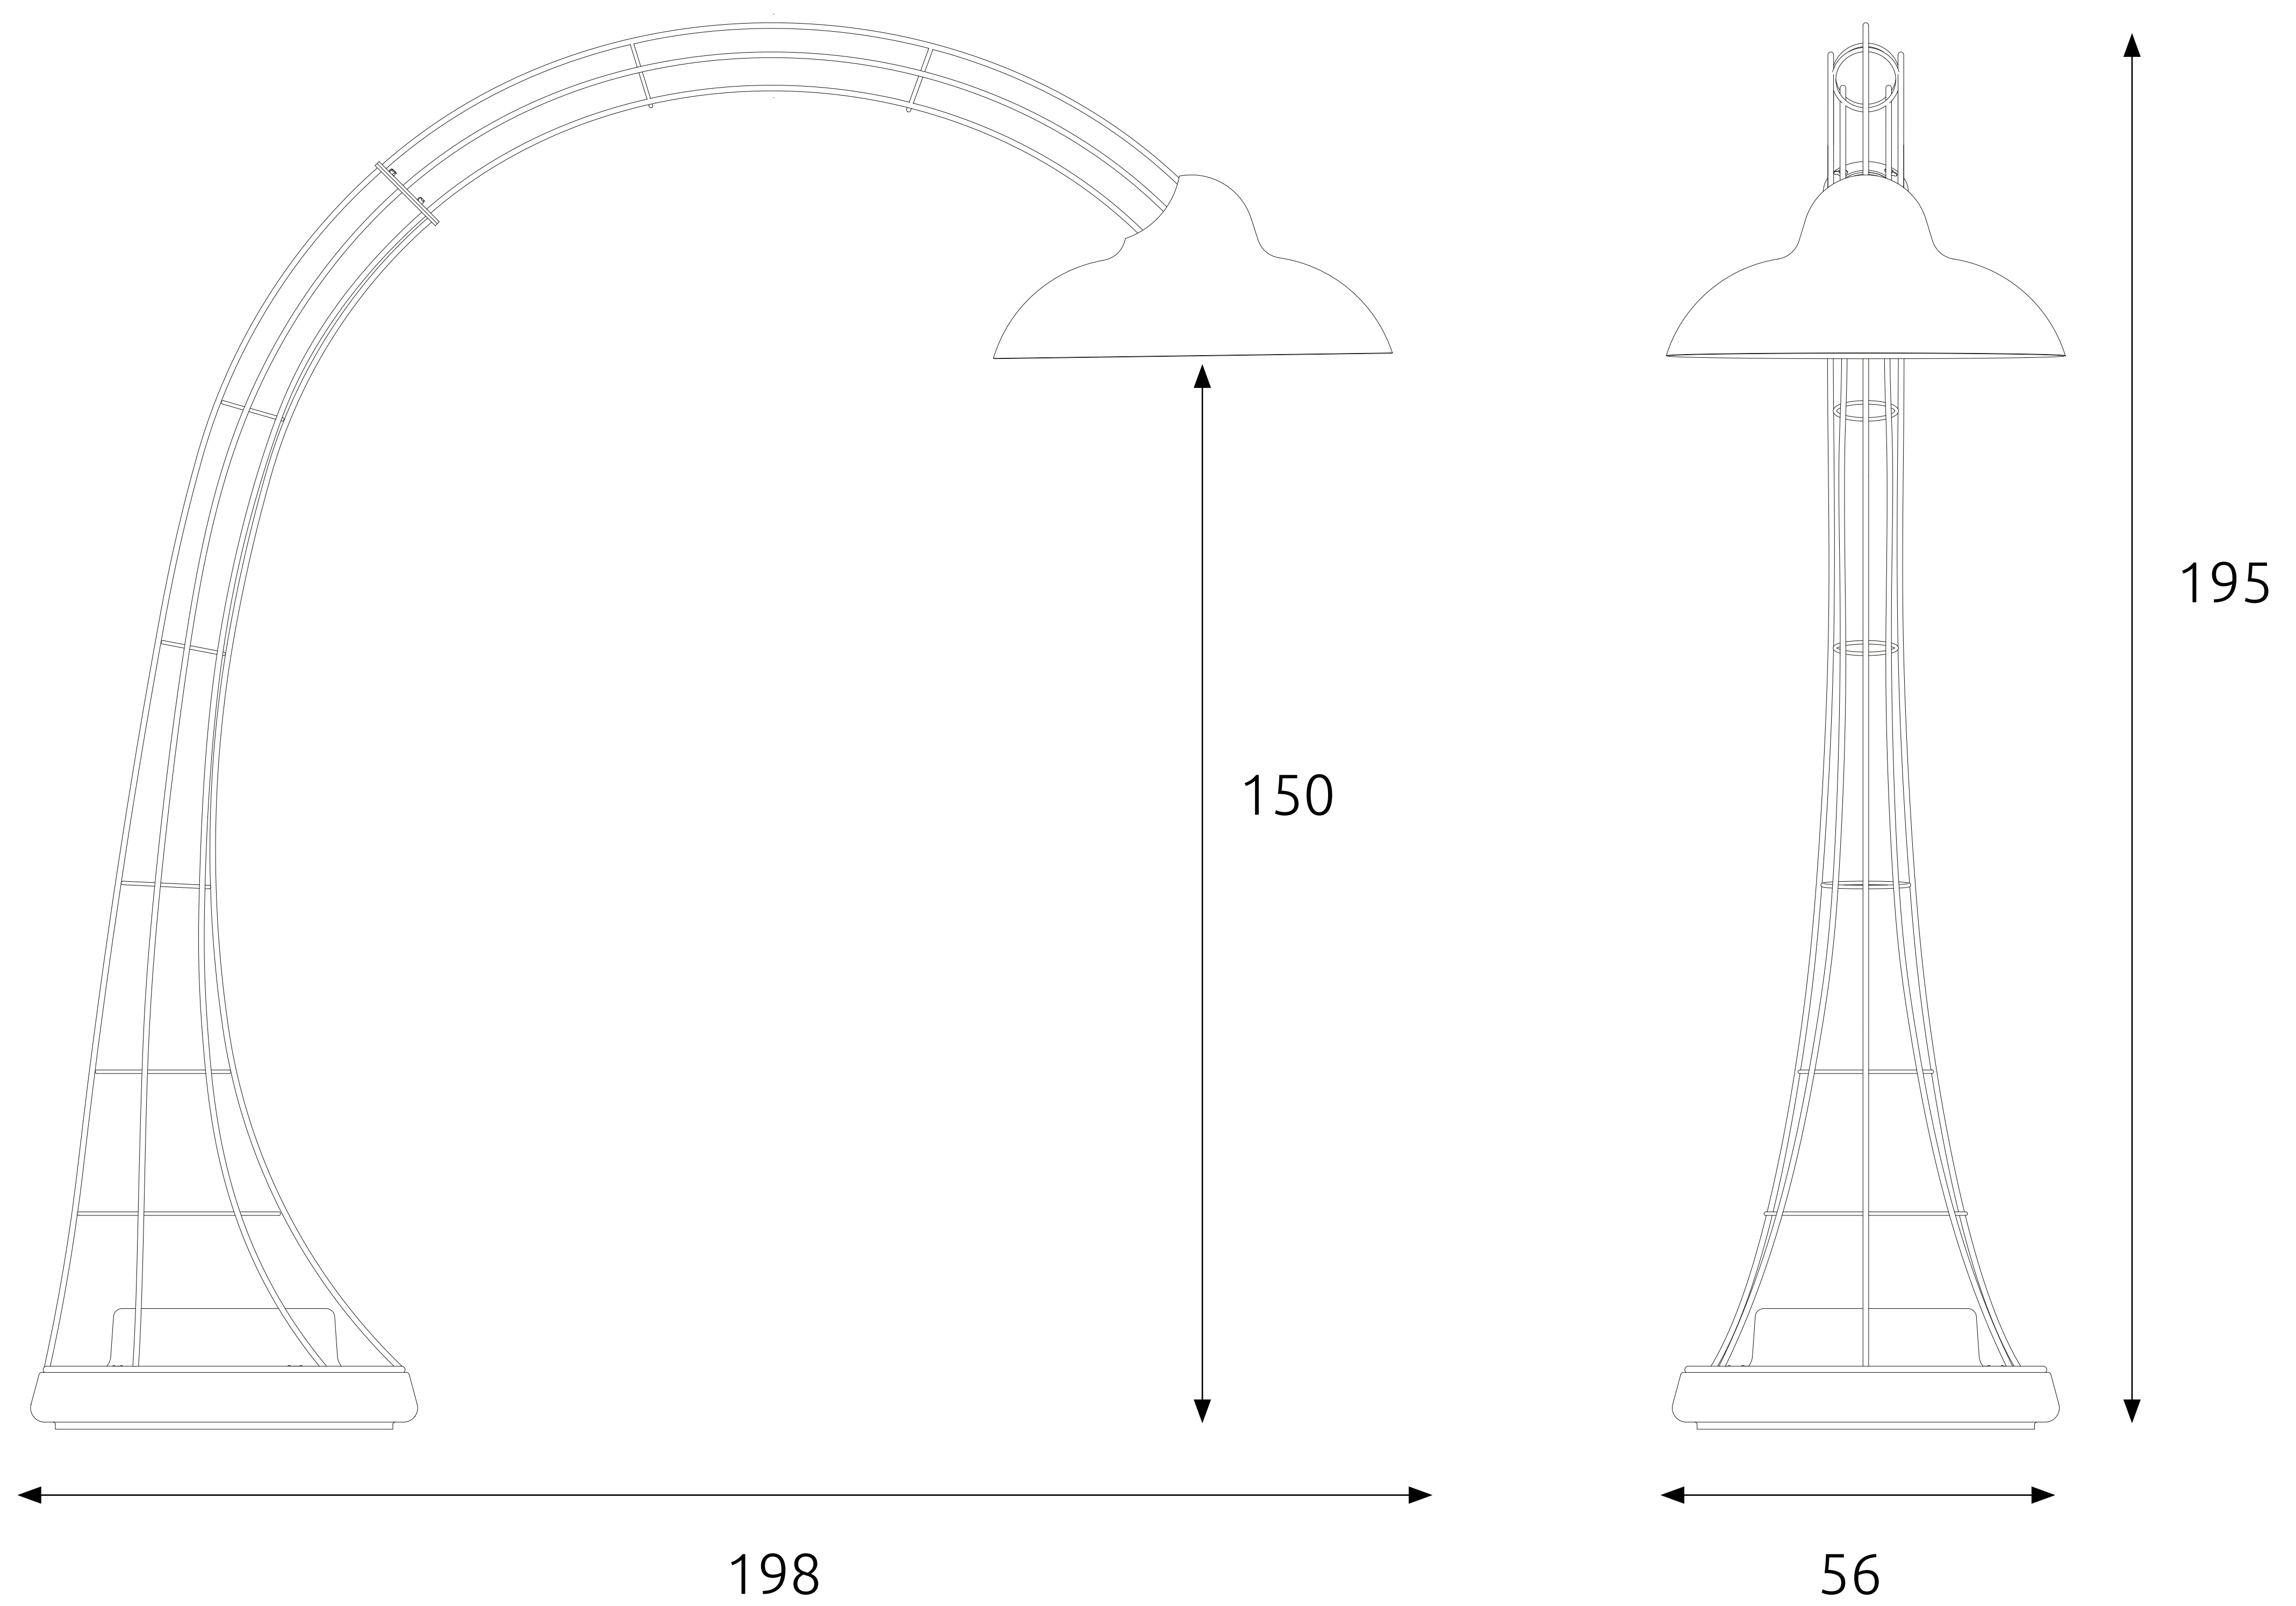

## Delivery Notes

Measurements in mm and without packaging.

Fernhurst comes with a separated frame, base and shade for ease of transport and installation. Please note the substantial weight of the base of approx. 37KG.